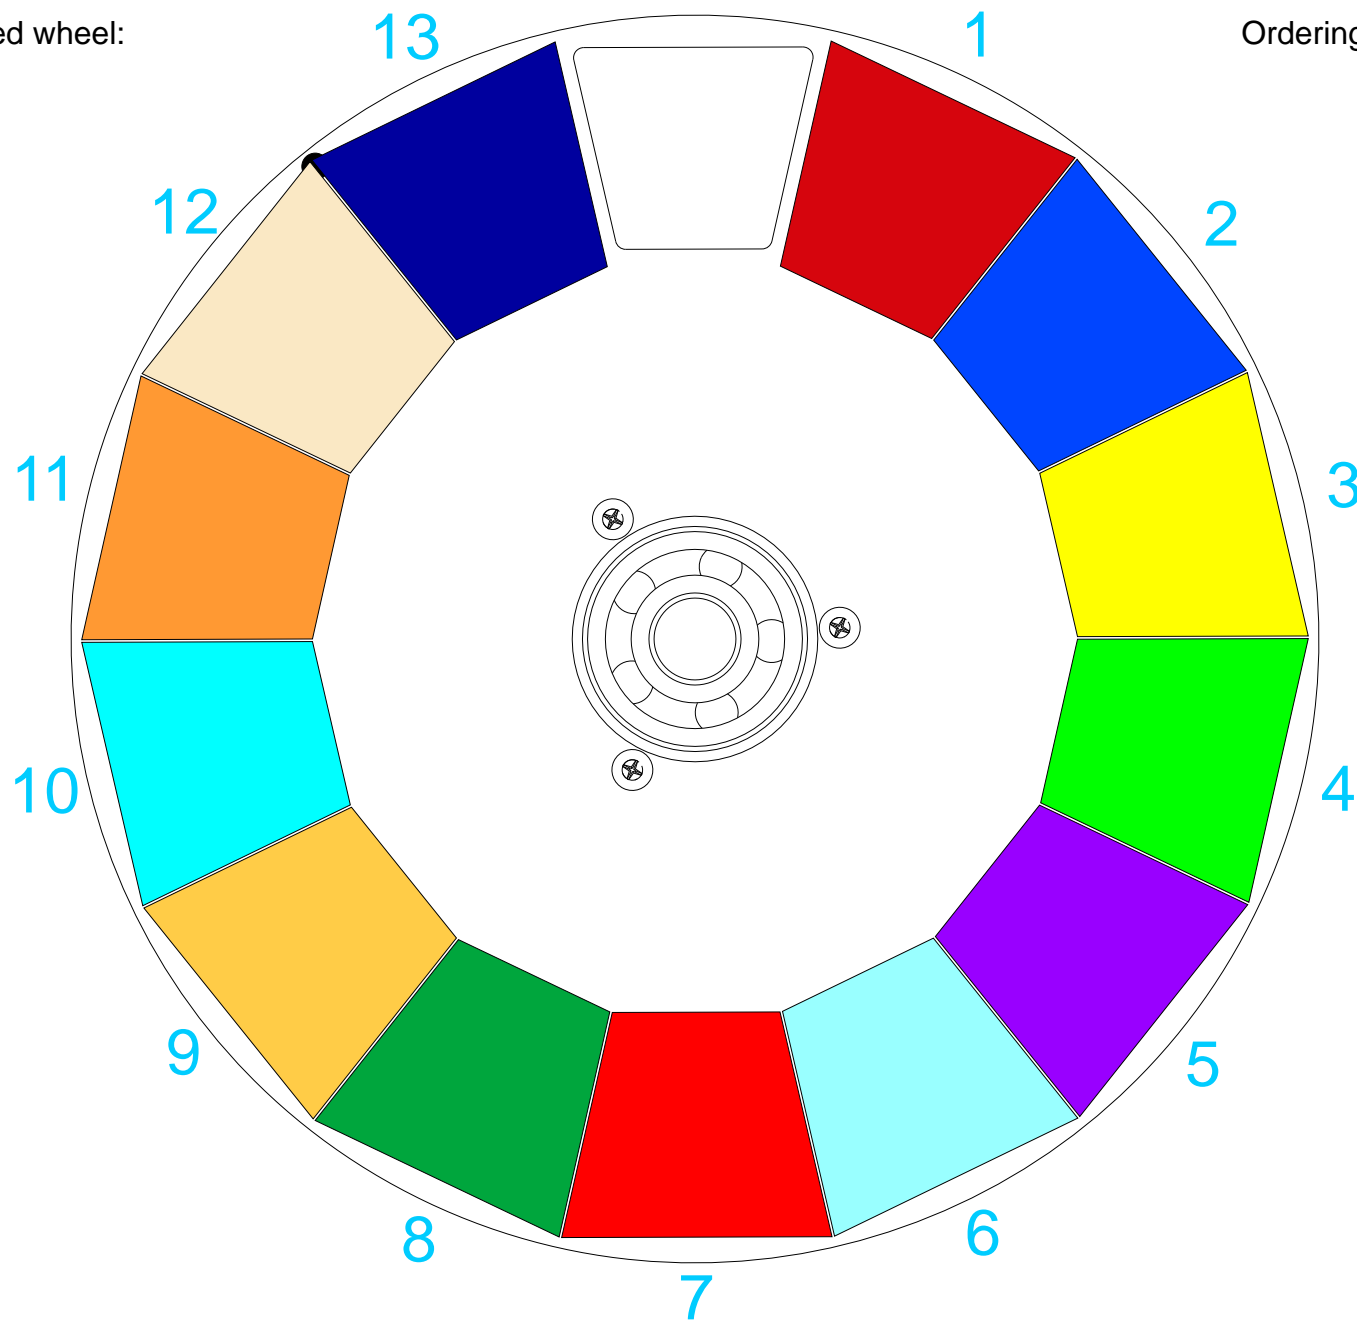

Ordering No. of assembled wheel:

99013882

Color 13+1 Robin Pointe

Ordering No. of clockwise from free:

14070356

14070357

14070358

14070359

14070360

14070368

14070361

14070362

14070363

14070364

14070365

14070366